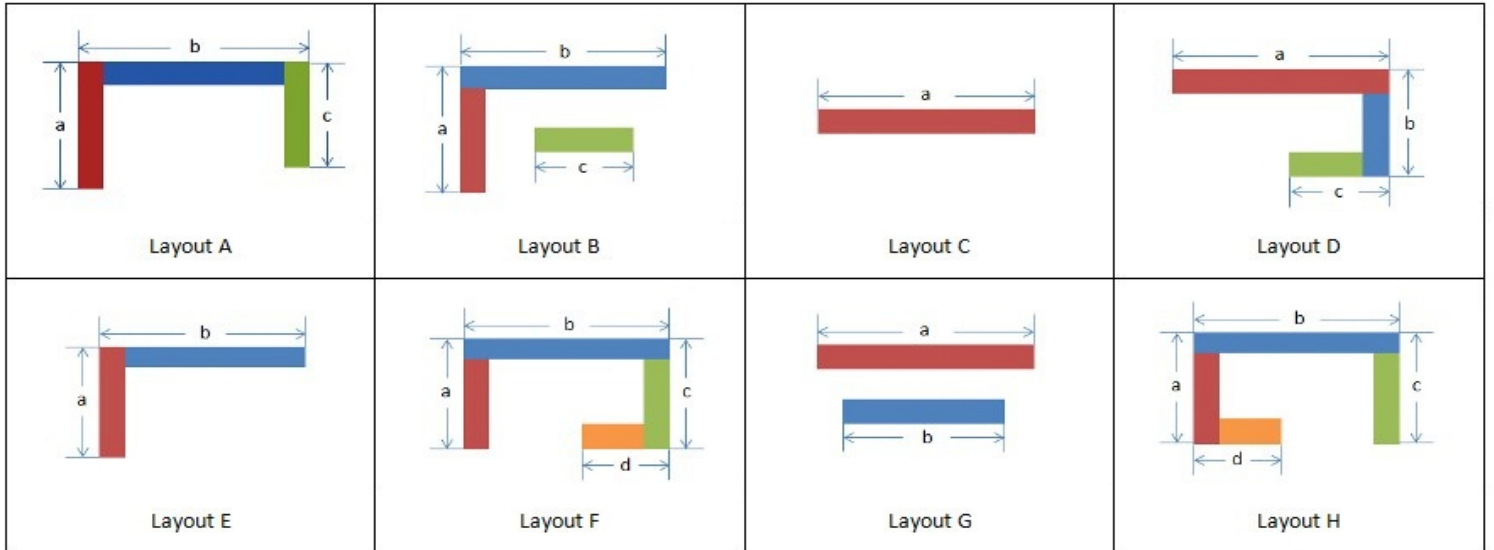

07 3150 7701

Alex 0410 078 409

3 & 4 / 9 Pendrey Ct, QLD 4114

<http://continentalkitchens.com.au>

Custom made kitchens

Date		Suburb	
Client Name			
Email			
Phone			

You have to **download and save** the writeable PDFs before beginning to enter data, **or your data will be lost** when you save the form.

Kitchen Layout	A	B	C	D	E	F	G	H

Measurements	a =	b =	c =	d =

Overhead Cabinet Measurements	a =	b =	c =	d =

Door, panel and capping material			
Melamine plus 2mm PVC edge	Two-pack lacquer	Solid timber	Natural veneer
Vinyl door always coming with melamine end panels with edge			

Bench types	Laminated bench	Granite	Ceasar stone	Solid timber

Component list	Simple runners drawers	Soft close drawers	
Aluminum frame glass doors	Two-pack doors	Vinyl framed glass doors	
Rubbish bin-integrated	Door mounted	Wall mounted	NO
Bulk head	Capping pelmet	Pull out pantry wire baskets	Pantry drawers

Other Requirement	

Email this form to cuttosize@continentalkitchens.com.au or Fax to 07 3150 7701